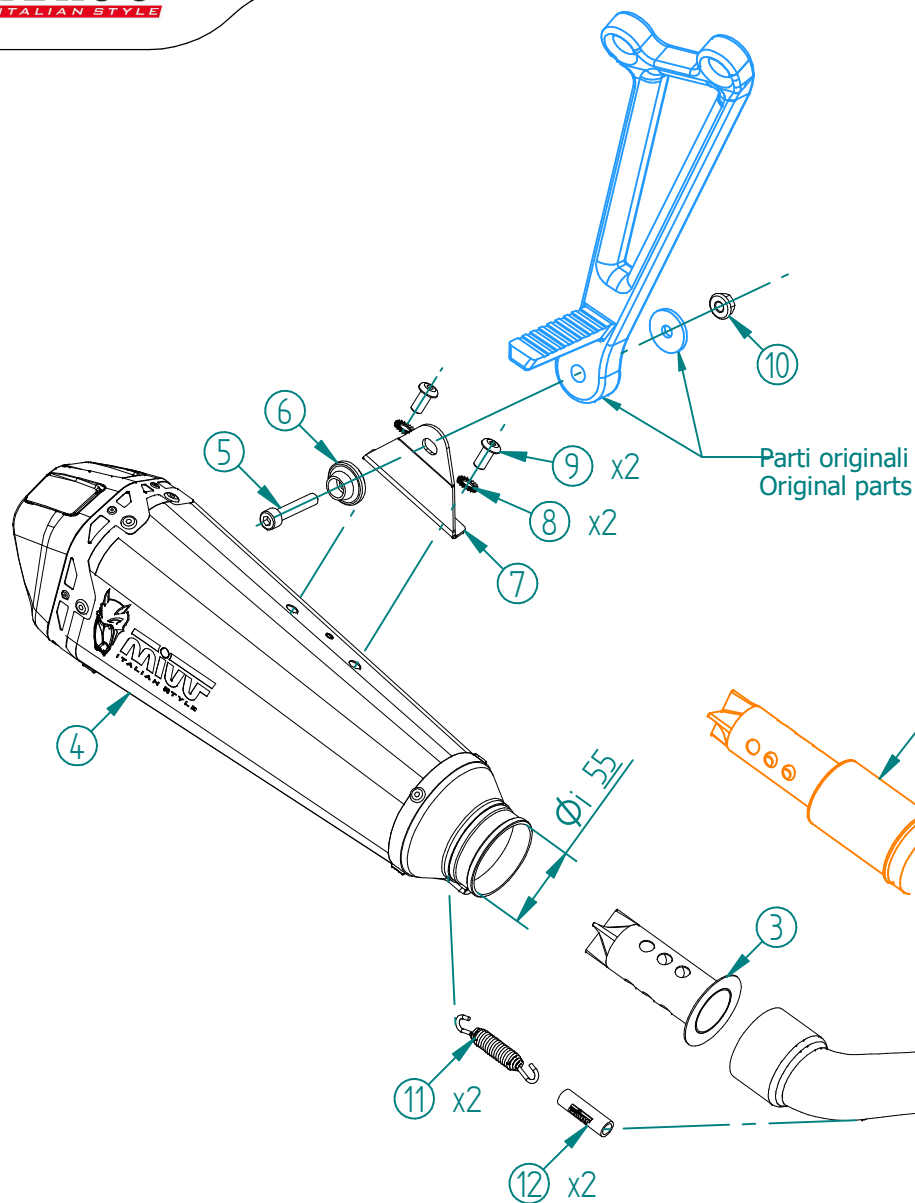

#	DESCRIPTION	PART NUMBER	QTY
1	Tubo di raccordo / Link pipe	9773S055S2A	1
2	Tubo di raccordo / Link pipe	9773S055S2B	1
3	dB Killer	50.DK.081.0	1
4	Silenziatore / Muffler - db killer 50.DK.140.0	Delta Race Ø55	1
5	Vite M8x40 / Screw M8x40	50.73.075.1	1
6	Rondella in alluminio nera / Black aluminium washer	50.73.221.1	1
7	Staffa / Bracket	50.SS.1100.0	1
8	Rondella di sicurezza / Safety washer	50.73.604.1	2
9	Vite M8 x 16 / Screw M8 x 16	50.73.098.1	2
10	Dado M8 flangiato / Flanged nut M8	50.73.393.1	1
11	Molla media / Mid-size spring	50.73.359.1	2
12	Tubo in gomma per molla / Rubber pipe for spring	50.73.210.1	2

APPLICAZIONI / APPLICATIONS			
CODICE / CODE	SILENZIATORE / MUFFLER	TUBO / PIPE	NOTE
S.055.LDRB	STEEL BLACK	INOX / ST. STEEL	CATALYTIC CONVERTER NOT INCLUDED
S.055.KDRB			CATALYTIC CONVERTER INCLUDED