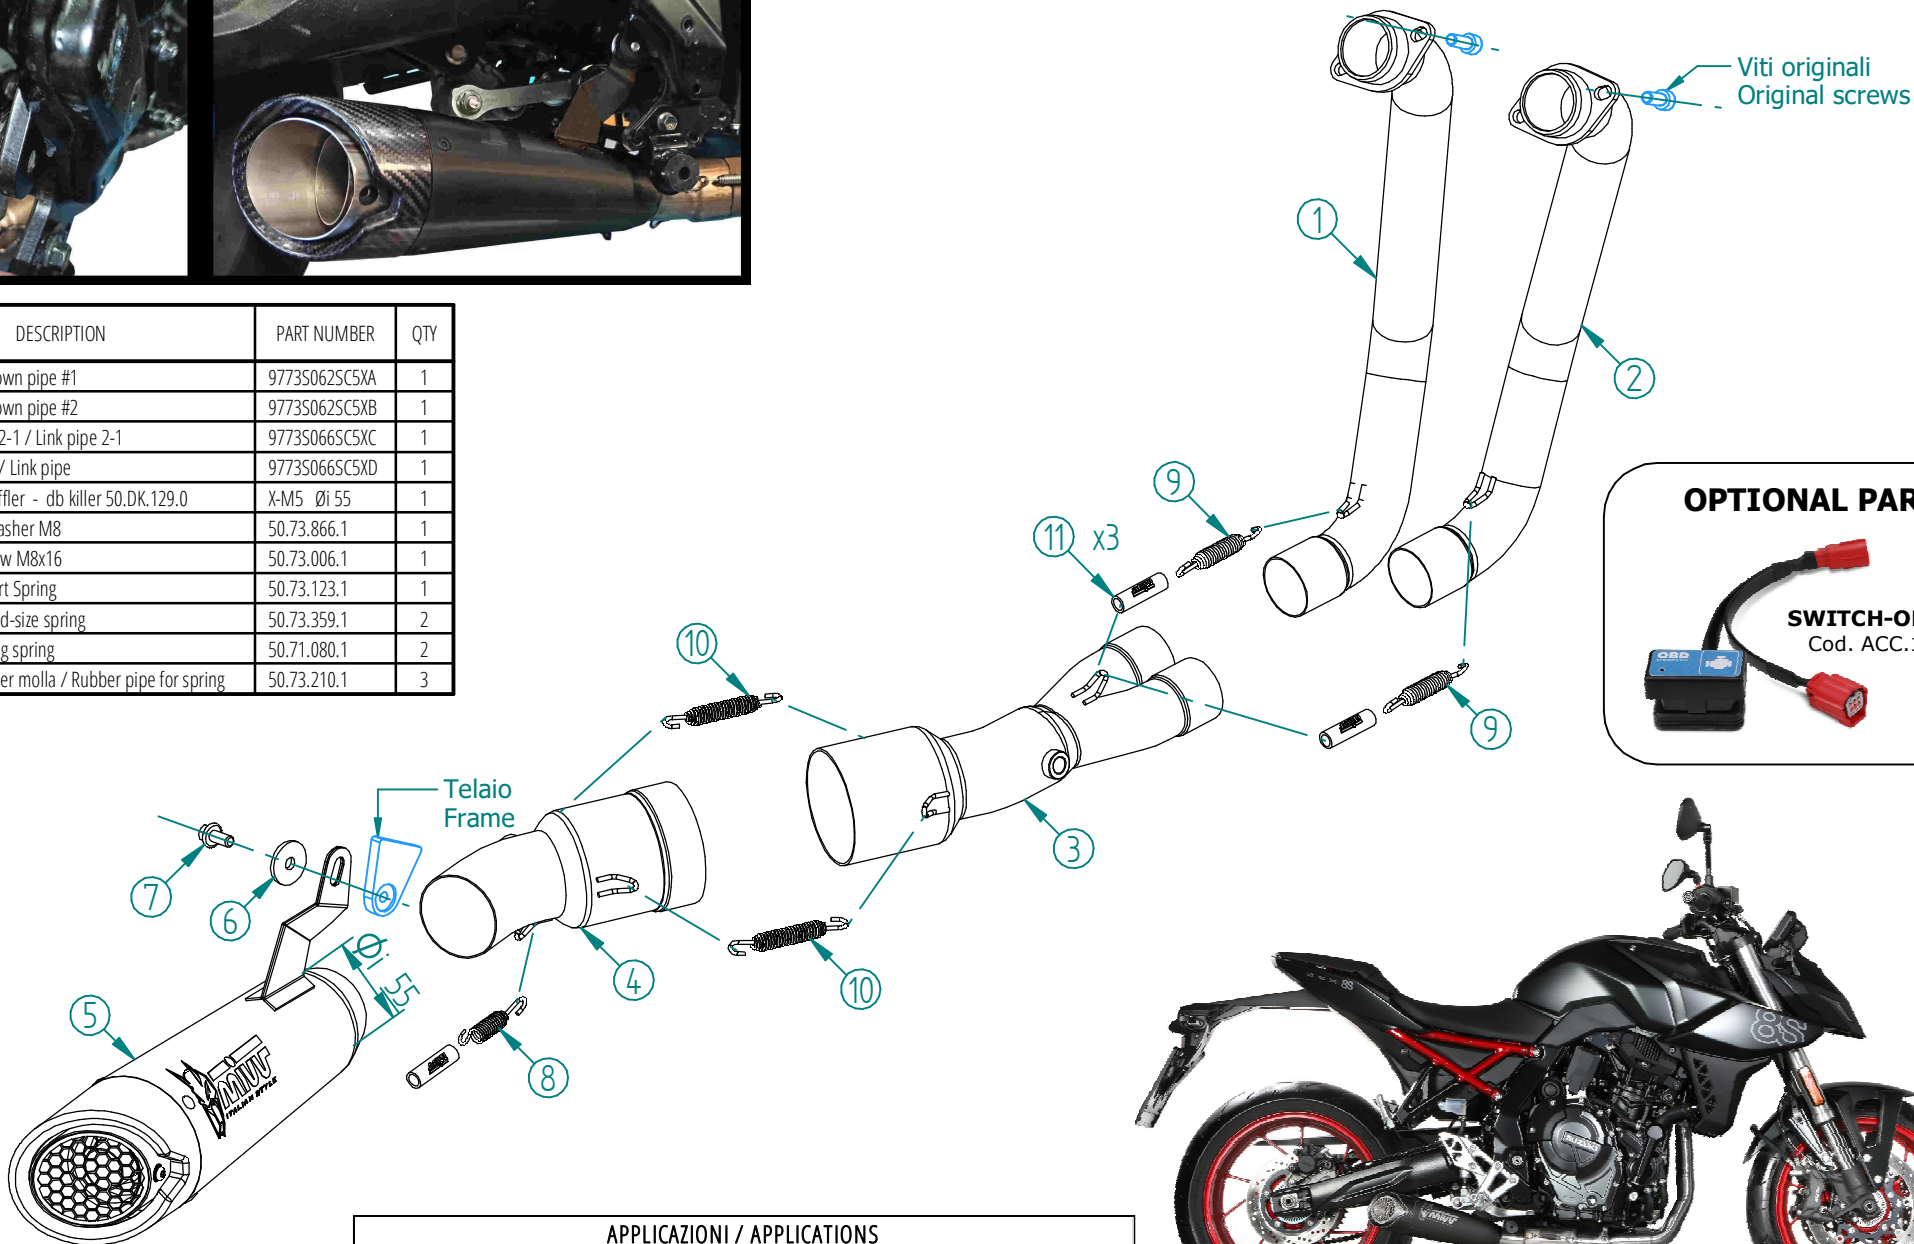

#	DESCRIPTION	PART NUMBER	QTY
1	Collettore #1 / Down pipe #1	9773S062SC5XA	1
2	Collettore #2 / Down pipe #2	9773S062SC5XB	1
3	Tubo di raccordo 2-1 / Link pipe 2-1	9773S066SC5XC	1
4	Tubo di raccordo / Link pipe	9773S066SC5XD	1
5	Silenziatore / Muffler - db killer 50.DK.129.0	X-M5 Øi 55	1
6	Rondella M8 / Washer M8	50.73.866.1	1
7	Vite M8x16 / Screw M8x16	50.73.006.1	1
8	Molla corta / Short Spring	50.73.123.1	1
9	Molla media / Mid-size spring	50.73.359.1	2
10	Molla lunga / Long spring	50.71.080.1	2
11	Tubo in gomma per molla / Rubber pipe for spring	50.73.210.1	3

APPLICAZIONI / APPLICATIONS		
Codice / Code	Silenziatore / Muffler	Tubo / Pipe
S.066.SC5B	BLACK	INOX / ST. STEEL