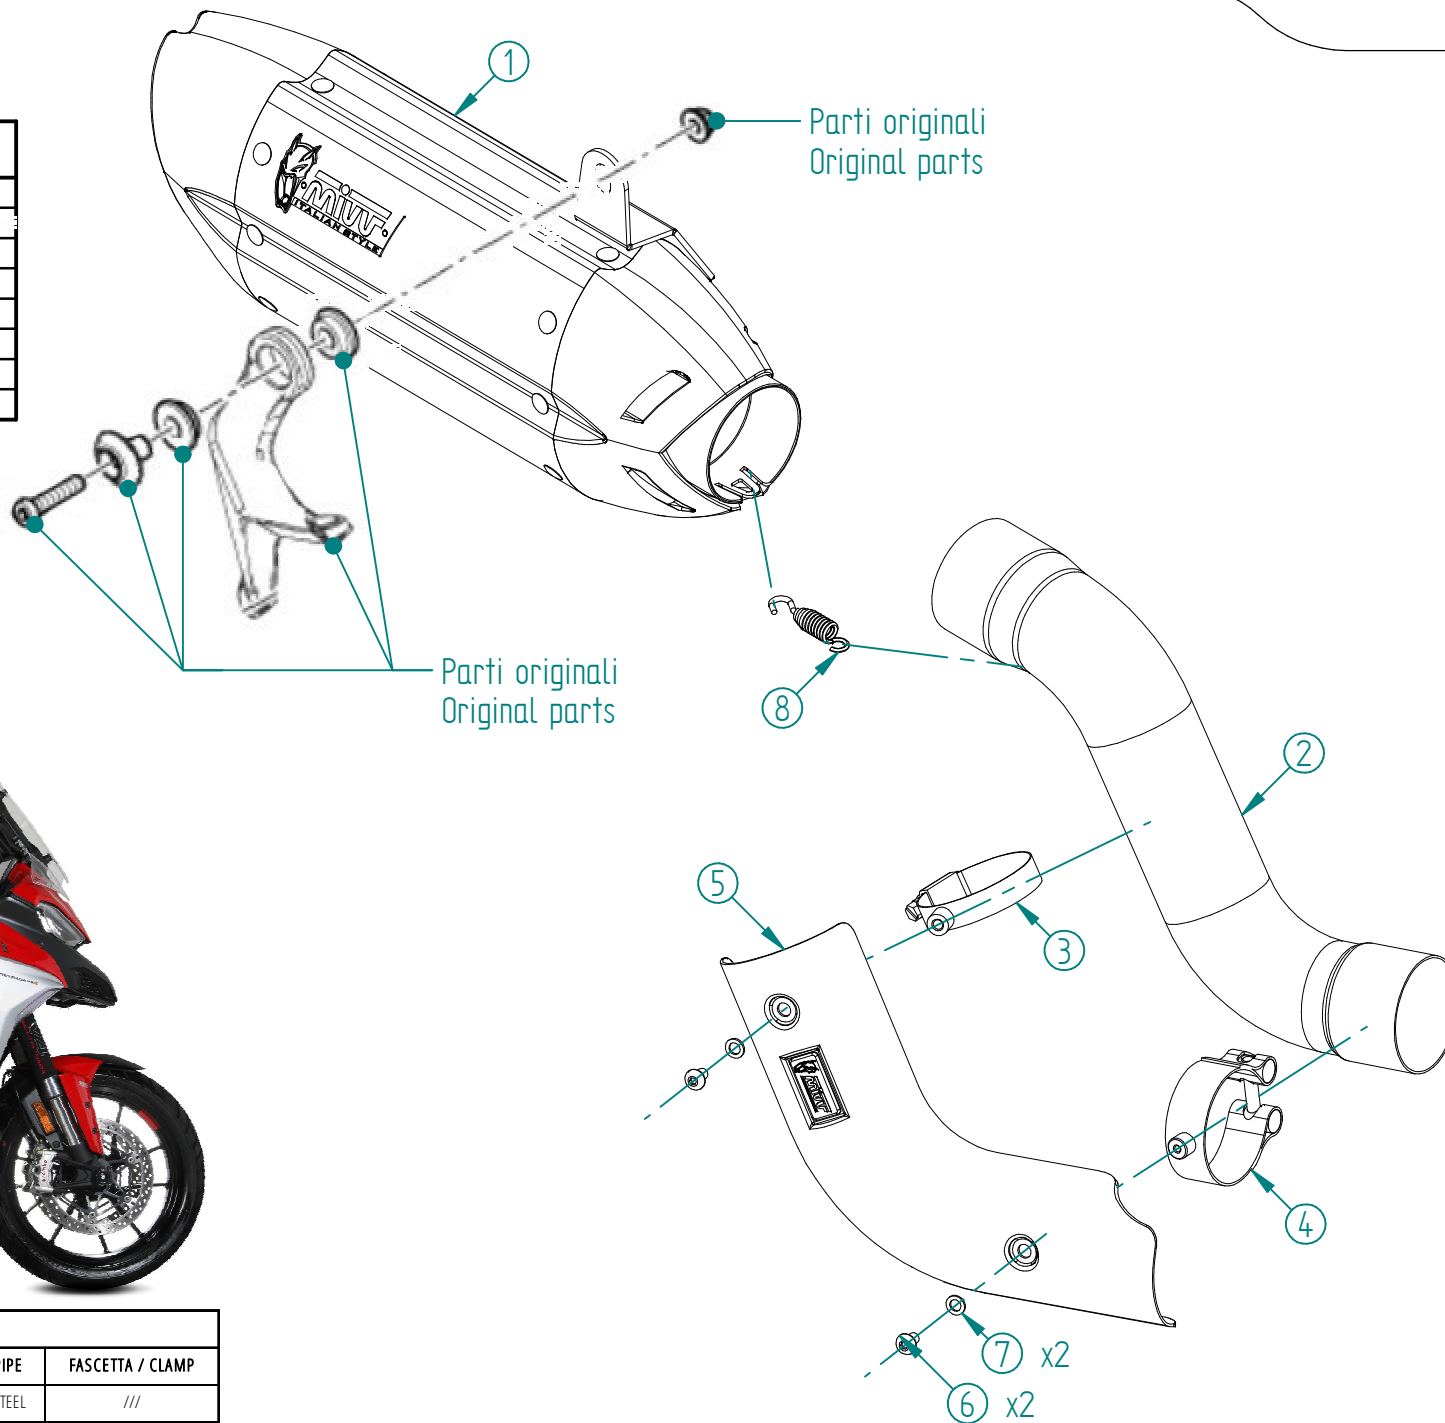

#	DESCRIPTION	PART NUMBER	QTY
1	Silenziatore / Muffler - db killer 50.DK.040.0	SUONO 200	1
2	Tubo di raccordo / Link pipe	9773D052S7	1
3	Fascetta con bussola / Pipe clamp with bush	50.73.1050.0	1
4	Fascetta con bussola / Pipe clamp with bush	50.73.1051.0	1
5	Cover in carbonio / Carbon cover	50.CR.056.0	1
6	Vite M5 x 8 / Screw M5 x 8	50.73.233.1	2
7	Rondella M5 / Washer M5	50.73.351.1	2
8	Molla ultracorta / Ultra-short spring	50.73.951.1	1

APPLICAZIONI / APPLICATIONS			
CODICE / CODE	SILENZIATORE / MUFFLER	TUBO / PIPE	FASCETTA / CLAMP
D.052.L7	INOX (COPPE CARBONIO) / ST. STEEL (CARBON CAPS)	INOX / ST. STEEL	///