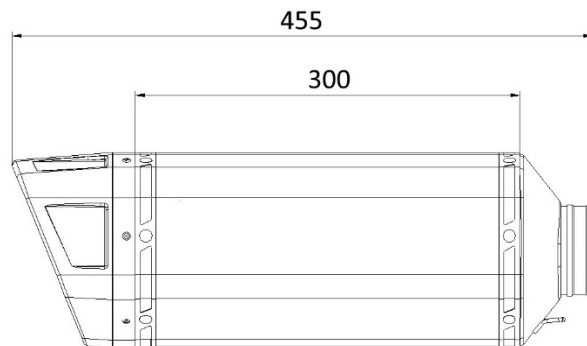

# Technical specifications

### Characteristics

Body material	Black steel
Front end cap material	Stainless steel
Rear end cap material	Carbon
Material of the inside of the silencer	Stainless steel
Link pipe material	Stainless steel
Type of attachment to the frame	Stainless steel screwed bracket
Total body length (mm)	300 mm
Internal diameter of the silencer coupling (mm)	Ø 55
Presence of dB-Killer	Yes
Silencer weight	2,3 kg