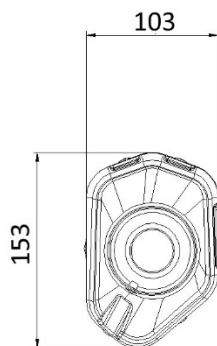

### Characteristics

Body material	Black steel
Front end cap material	Stainless steel
Rear end cap material	Carbon
Material of the inside of the silencer	Stainless steel
Link pipe material	Stainless steel
Type of attachment to the frame	Stainless steel screwed bracket
Total body length (mm)	300 mm
Internal diameter of the silencer coupling (mm)	Ø 55
Presence of dB-Killer	Yes
Silencer weight	2,3 kg