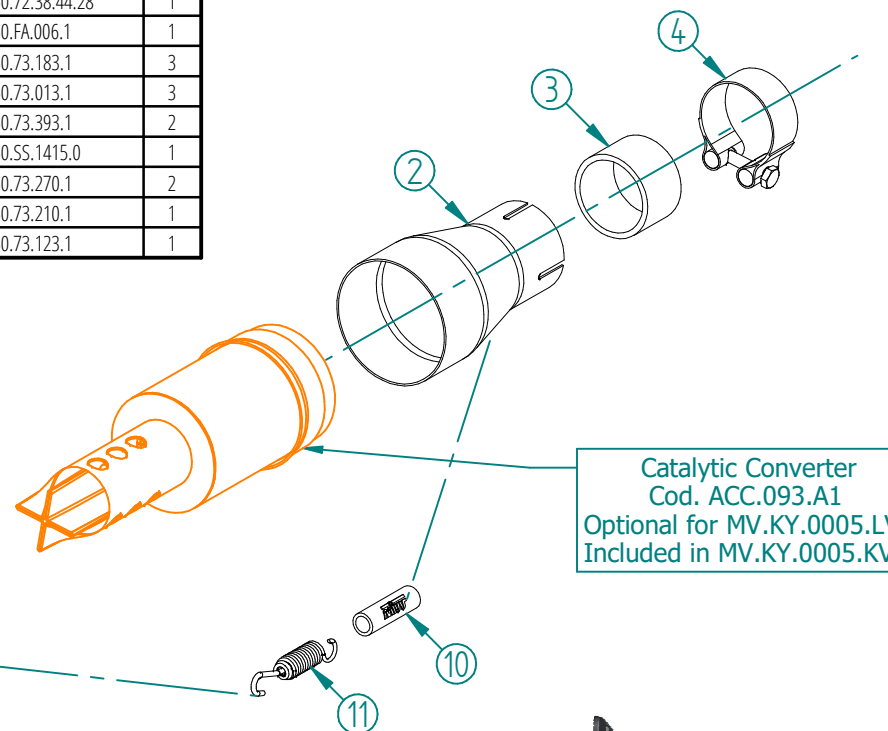

#	DESCRIPTION	PART NUMBER	QTY
1	Silenziatore / Muffler db killer 50.DK.156.0	MOVER L.400 Øi 66	1
2	Tubo di raccordo / Link pipe	97MVKY0001LV	1
3	Guarnizione in grafite / Graphite bush	50.72.38.44.28	1
4	Fascetta Ø 44/47 mm / Pipe clamp Ø 44/47 mm	50.FA.006.1	1
5	Vite M10x25 / Screw M10x25	50.73.183.1	3
6	Rondella M10 / Washer M10	50.73.013.1	3
7	Dado M8 flangiato / Flanged nut M8	50.73.393.1	2
8	Staffa / Bracket	50.SS.1415.0	1
9	Rondella M8 / Washer M8	50.73.270.1	2
10	Tubo in gomma per molla / Rubber pipe for spring	50.73.210.1	1
11	Molla corta / Short Spring	50.73.123.1	1

Catalytic Converter  
Cod. ACC.093.A1  
Optional for MV.KY.0005.LV  
Included in MV.KY.0005.KV

APPLICAZIONI / APPLICATIONS			
Codice / Code	Silenziatore / Muffler	Tubo / Pipe	Note
MV.KY.0005.LV	BLACK	INOX / ST. STEEL	CATALYTIC CONVERTER NOT INCLUDED
MV.KY.0005.KV			CATALYTIC CONVERTER INCLUDED