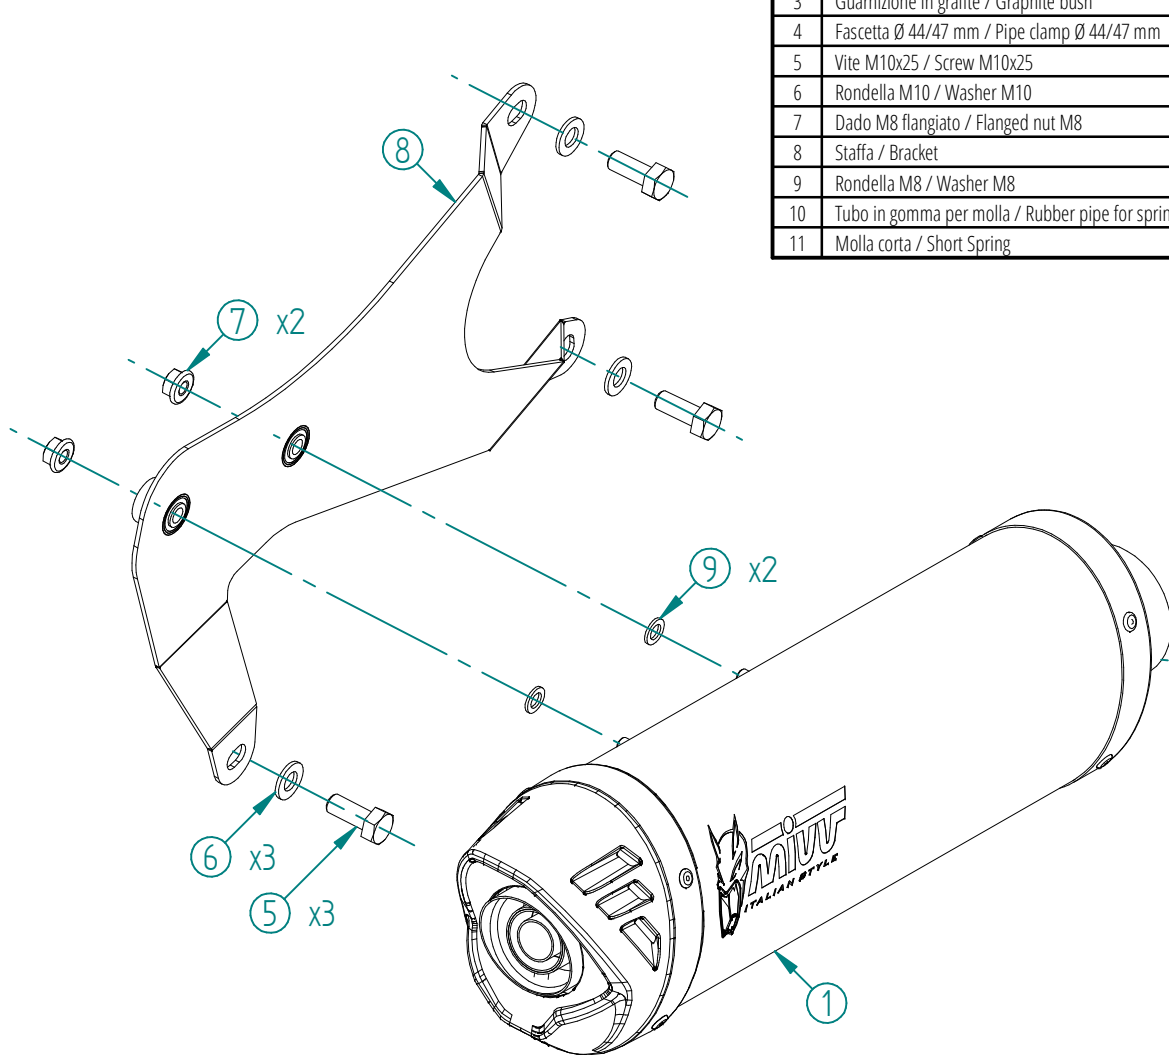

#	DESCRIPTION	PART NUMBER	QTY
1	Silenziatore / Muffler db killer 50.DK.156.0	MOVER L.400 Øi 66	1
2	Tubo di raccordo / Link pipe	97MVKY0001LV	1
3	Guarnizione in grafite / Graphite bush	50.72.38.44.28	1
4	Fascetta Ø 44/47 mm / Pipe clamp Ø 44/47 mm	50.FA.006.1	1
5	Vite M10x25 / Screw M10x25	50.73.183.1	3
6	Rondella M10 / Washer M10	50.73.013.1	3
7	Dado M8 flangiato / Flanged nut M8	50.73.393.1	2
8	Staffa / Bracket	50.SS.1415.0	1
9	Rondella M8 / Washer M8	50.73.270.1	2
10	Tubo in gomma per molla / Rubber pipe for spring	50.73.210.1	1
11	Molla corta / Short Spring	50.73.123.1	1

Catalytic Converter  
Cod. ACC.093.A1  
Optional for MV.KY.0005.LV  
Included in MV.KY.0005.KV

APPLICAZIONI / APPLICATIONS			
Codice / Code	Silenziatore / Muffler	Tubo / Pipe	Note
MV.KY.0005.LV	BLACK	INOX / ST. STEEL	CATALYTIC CONVERTER NOT INCLUDED
MV.KY.0005.KV			CATALYTIC CONVERTER INCLUDED