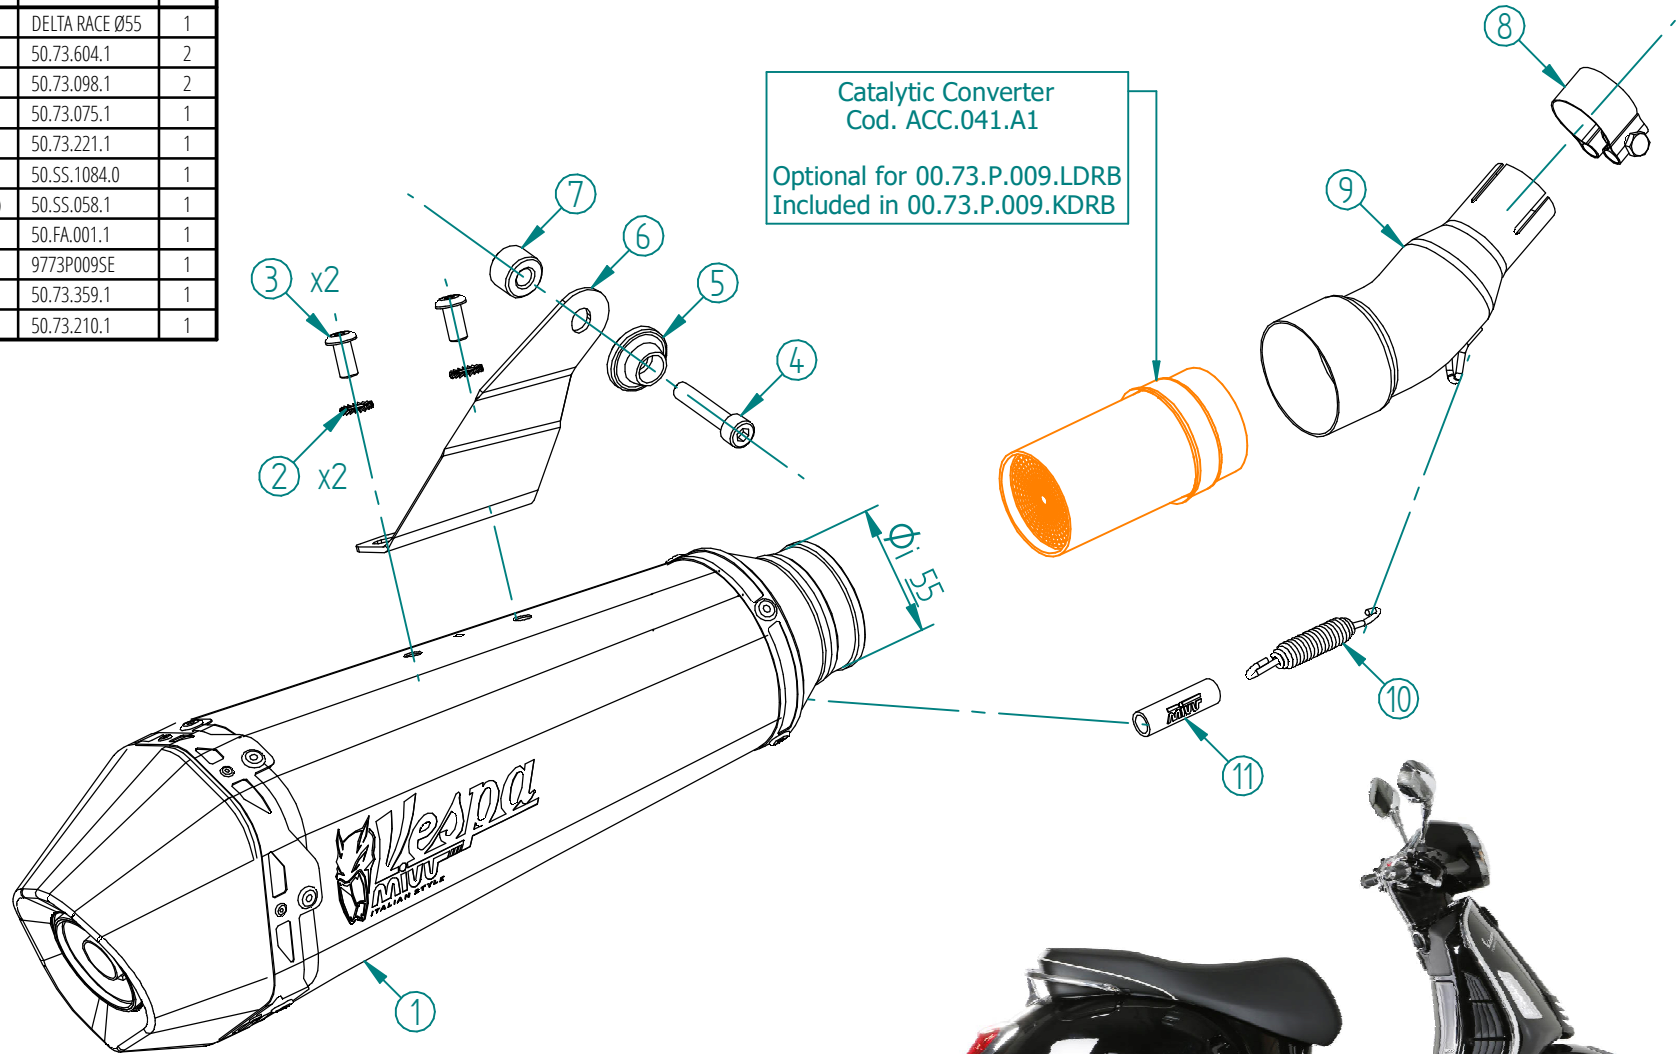

#	DESCRIPTION	PART NUMBER	QTY
1	Silenziatore / Muffler db killer 50.DK.115.0	DELTA RACE Ø55	1
2	Rondella di sicurezza / Safety washer	50.73.604.1	2
3	Vite M8 x 16 / Screw M8 x 16	50.73.098.1	2
4	Vite M8x40 / Screw M8x40	50.73.075.1	1
5	Rondella in alluminio nera / Black aluminium washer	50.73.221.1	1
6	Staffa / Bracket	50.SS.1084.0	1
7	Distanziale in alluminio / Aluminium spacer (Øe.20 Øi.8,5 h.14)	50.SS.058.1	1
8	Fascetta Ø 31/34 mm / Pipe clamp Ø 31/34 mm	50.FA.001.1	1
9	Tubo di raccordo / Link pipe	9773P009SE	1
10	Molla media / Mid-size spring	50.73.359.1	1
11	Tubo in gomma per molla / Rubber pipe for spring	50.73.210.1	1

Catalytic Converter
Cod. ACC.041.A1
Optional for 00.73.P.009.LDRB
Included in 00.73.P.009.KDRB

APPLICAZIONI / APPLICATIONS			
CODICE / CODE	SILENZIATORE / MUFFLER	NOTE	TUBO / PIPE
P.009.LDRB	STEEL BLACK	CATALYTIC CONVERTER NOT INCLUDED	INOX / ST. STEEL
P.009.KDRB		CATALYTIC CONVERTER INCLUDED	