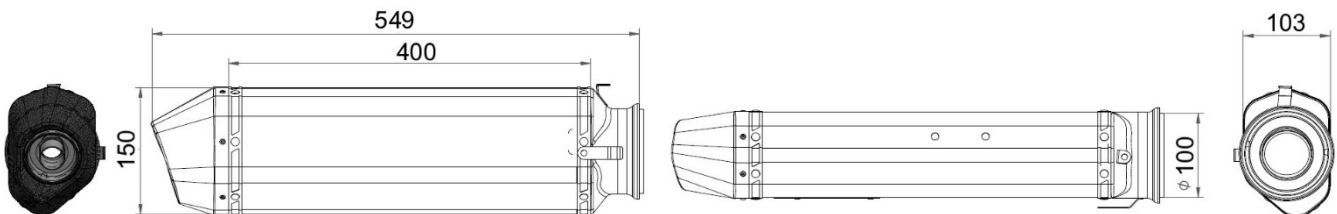

Technical specifications

SPEED EDGE TITANIUM

Characteristics

Body material	Titanium
Front end cap material	Stainless steel
Rear end cap material	Carbon
Material of the inside of the silencer	Stainless steel
Link pipe material	///
Type of attachment to the frame	Stainless steel bracket
Total body length (mm)	400 mm
Internal diameter of the silencer coupling (mm)	Ø 100
Presence of dB-Killer	Yes
Silencer weight	3,05 kg