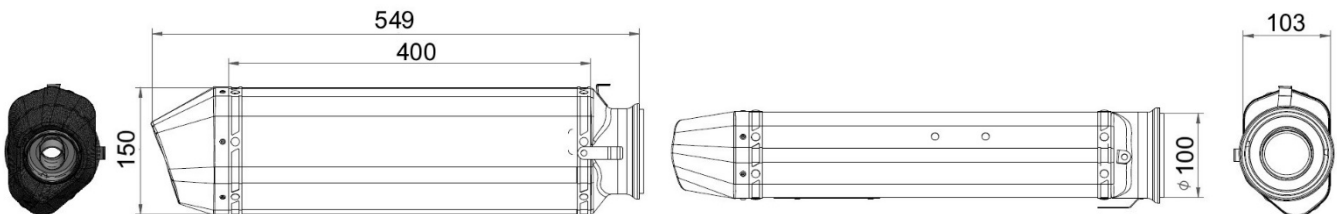

Technical specifications

SPEED EDGE BLACK

Characteristics

Body material	Black steel
Front end cap material	Stainless steel
Rear end cap material	Carbon
Material of the inside of the silencer	Stainless steel
Link pipe material	///
Type of attachment to the frame	Stainless steel bracket
Total body length (mm)	400 mm
Internal diameter of the silencer coupling (mm)	Ø 100
Presence of dB-Killer	Yes
Silencer weight	3,40 kg