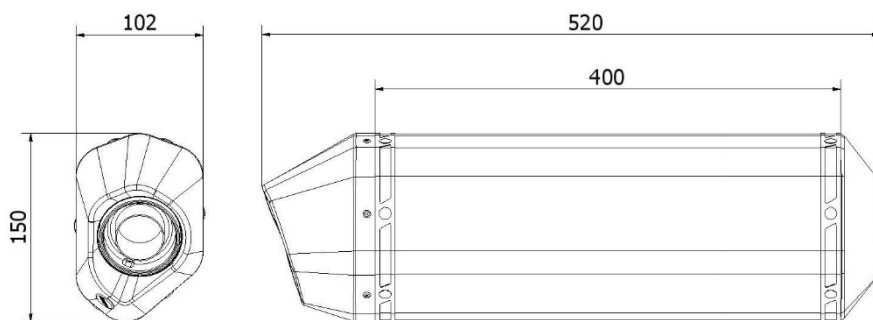

Technical specifications

SPEED EDGE STAINLESS STEEL

Characteristics

Body material	Stainless steel
Front end cap material	Stainless steel
Rear end cap material	Carbon
Material of the inside of the silencer	Stainless steel
Link pipe material	Stainless steel
Type of attachment to the frame	Carbon bracket
Total body length (mm)	400 mm
Internal diameter of the silencer coupling (mm)	Ø 50
Presence of dB-Killer	Yes
Silencer weight	2,7 kg