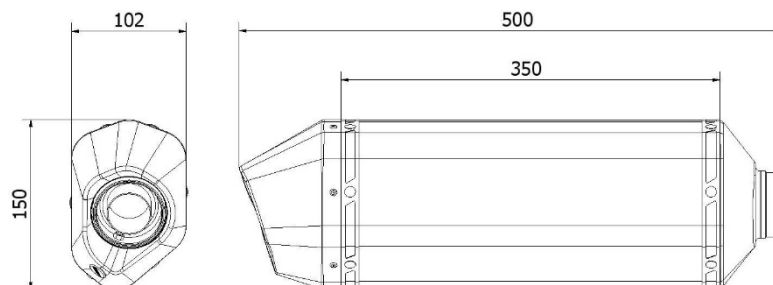

Technical specifications

SPEED EDGE TITANIUM

Characteristics

Body material	Titanium
Front end cap material	Stainless steel
Rear end cap material	Carbon
Material of the inside of the silencer	Stainless steel
Link pipe material	Stainless steel
Type of attachment to the frame	Carbon bracket
Total body length (mm)	350 mm
Internal diameter of the silencer coupling (mm)	Ø 66
Presence of dB-Killer	Yes
Silencer weight	2 kg