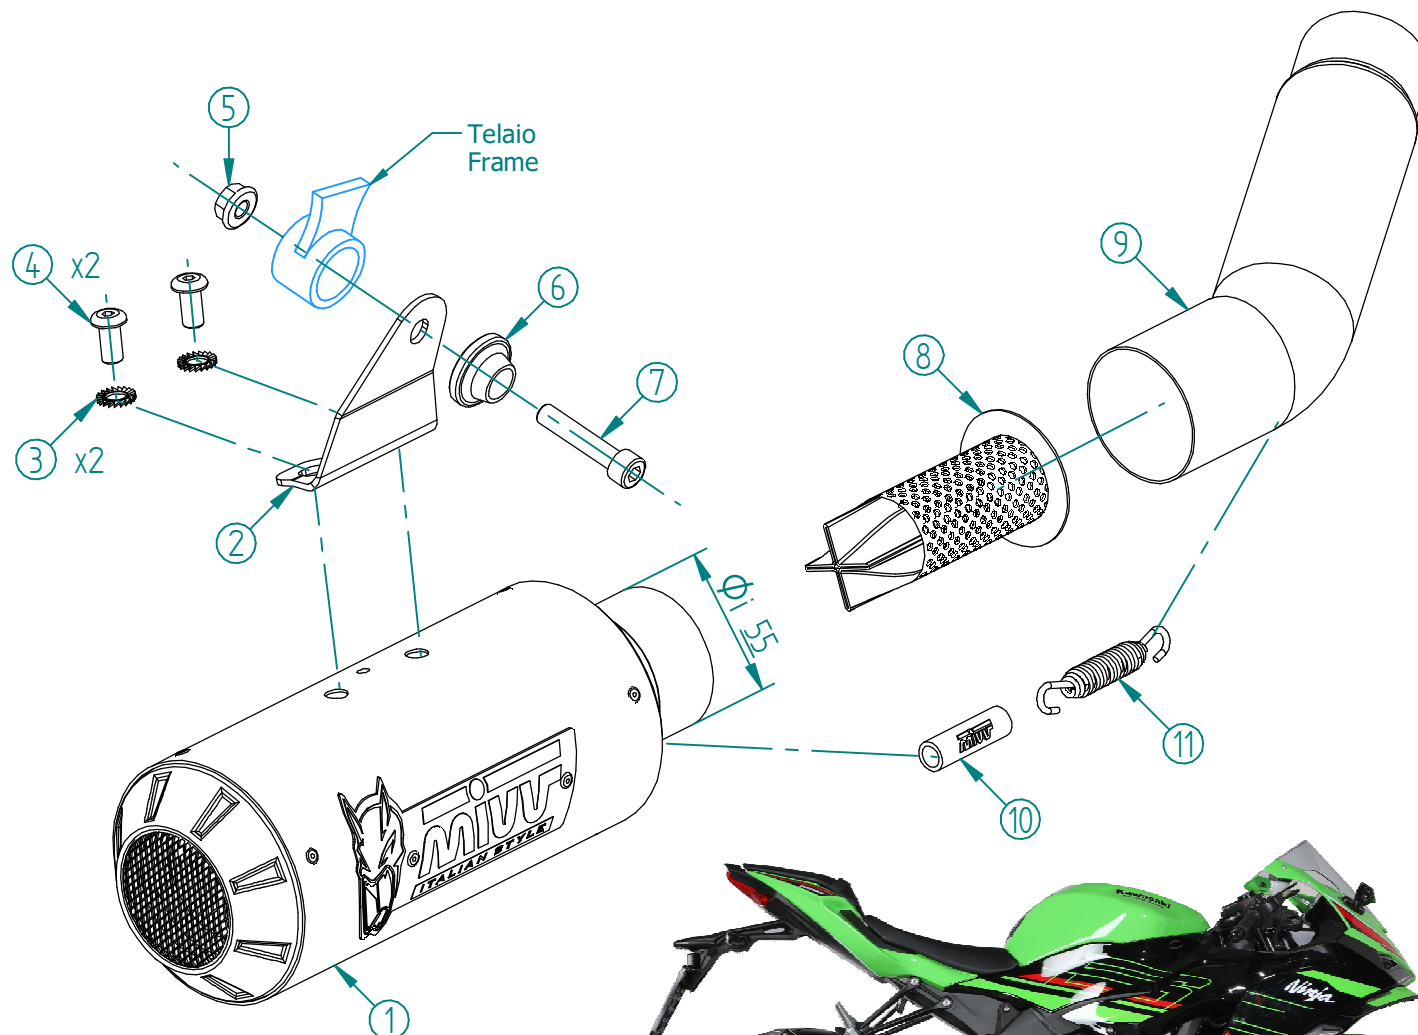

#	DESCRIPTION	PART NUMBER	QTY
1	Silenziatore / Muffler	MK3 Øi 55	1
2	Staffa / Bracket	50.SS.1162.0	1
3	Rondella di sicurezza / Safety washer	50.73.604.1	2
4	Vite M8 x 16 / Screw M8 x 16	50.73.098.1	2
5	Dado M8 flangiato / Flanged nut M8	50.73.393.1	1
6	Rondella in alluminio nera / Black aluminium washer	50.73.221.1	1
7	Vite M8x40 / Screw M8x40	50.73.075.1	1
8	dB Killer	50.DK.082.0	1
9	Tubo di raccordo / Link pipe	9773K050S2	1
10	Tubo in gomma per molla / Rubber pipe for spring	50.73.210.1	1
11	Molla media / Mid-size spring	50.73.359.1	1

OPTIONAL PART
 TUBO NO KAT - NO KAT PIPE
K.050.C1

Monta con silenziatore originale e con scarichi MIVV
 It fits with original silencer and with MIVV exhausts.

APPLICAZIONI / APPLICATIONS		
CODICE / CODE	SILENZIATORE / MUFFLER	TUBO / PIPE
K.050.SM3C	CARBONIO / CARBON FIBER	INOX / ST. STEEL