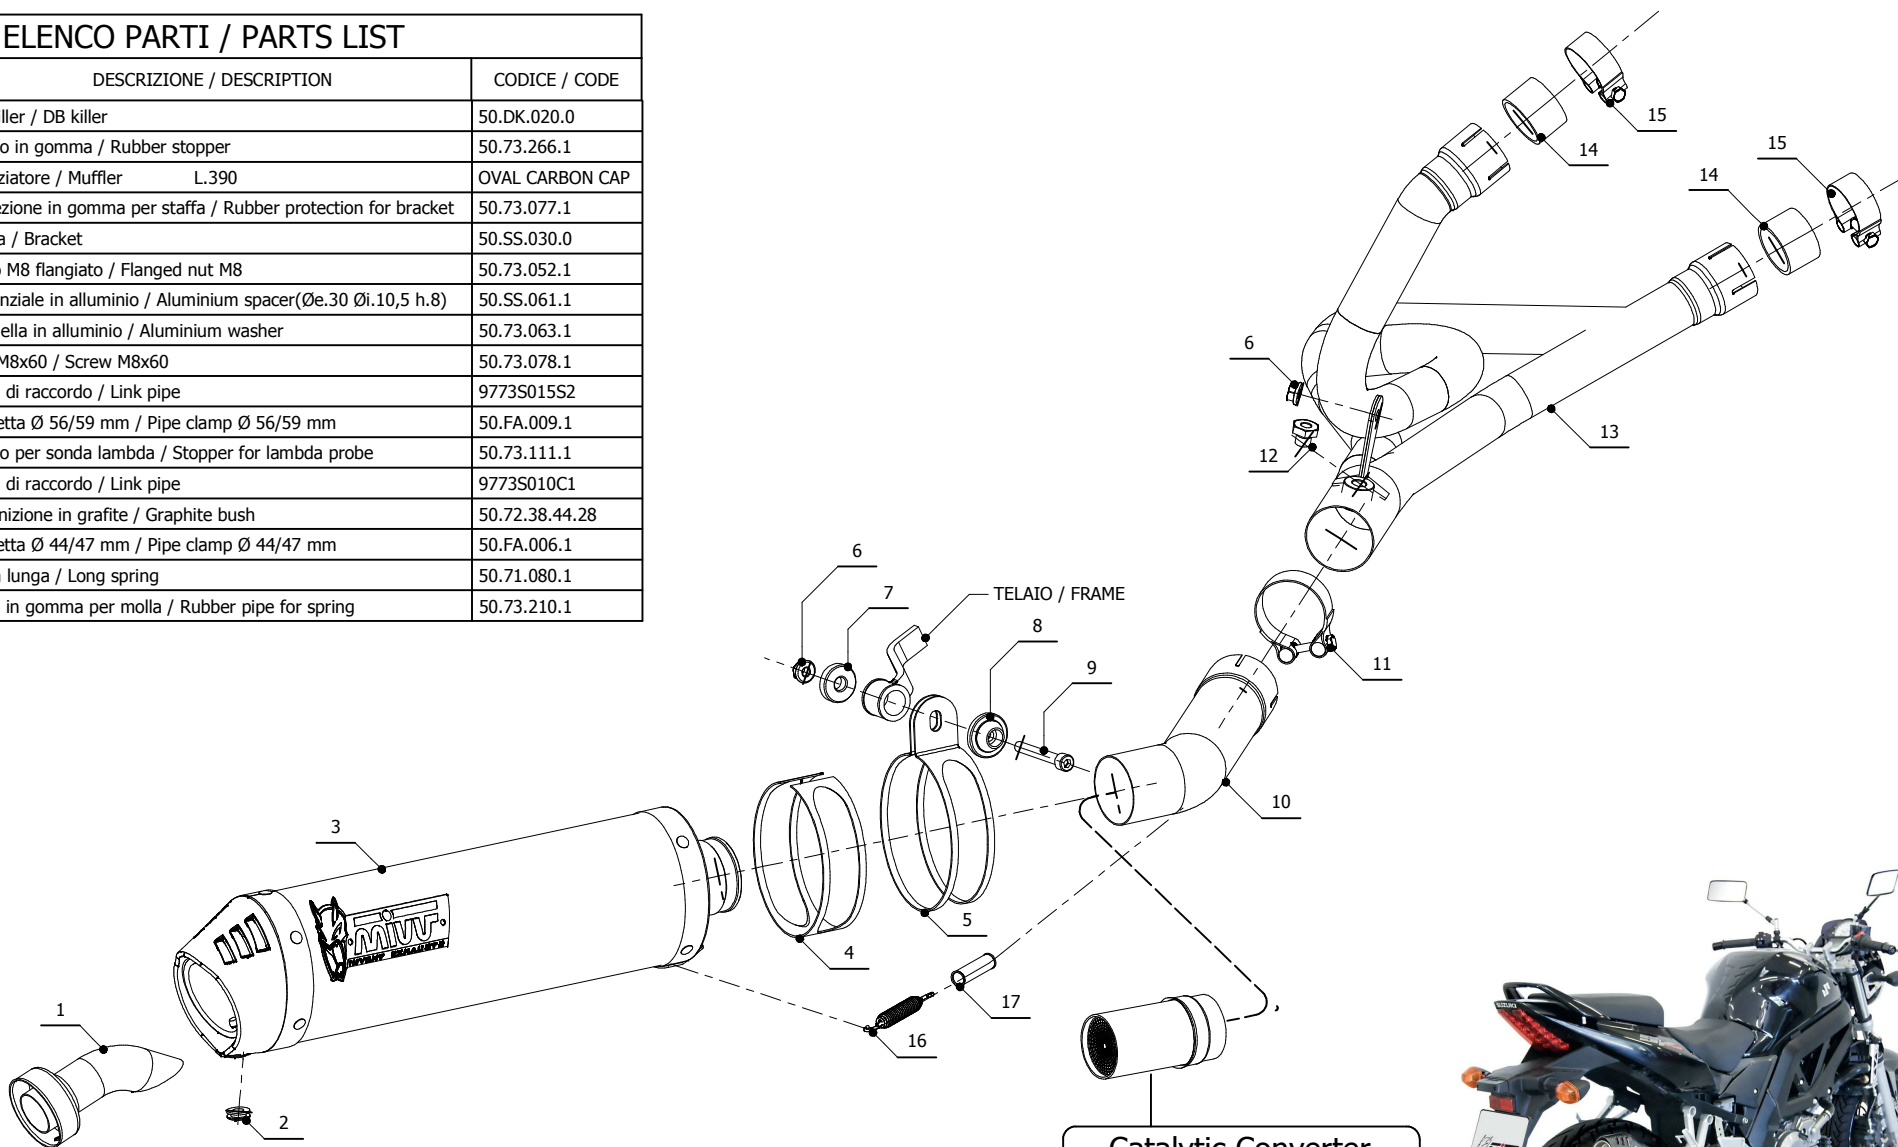

MODEL SUZUKI SV 650

YEAR 2004 - 2015

LINE SLIP ON

MUFFLER OVAL CARBON CAP

SCHEMATIC

ELENCO PARTI / PARTS LIST

#	QTÀ / QTY	DESCRIZIONE / DESCRIPTION	CODICE / CODE
1	1	DB killer / DB killer	50.DK.020.0
2	1	Tappo in gomma / Rubber stopper	50.73.266.1
3	1	Silenziatore / Muffler L.390	OVAL CARBON CAP
4	1	Protezione in gomma per staffa / Rubber protection for bracket	50.73.077.1
5	1	Staffa / Bracket	50.SS.030.0
6	2	Dado M8 flangiato / Flanged nut M8	50.73.052.1
7	1	Distanziale in alluminio / Aluminium spacer(Øe.30 Øi.10,5 h.8)	50.SS.061.1
8	1	Rondella in alluminio / Aluminium washer	50.73.063.1
9	1	Vite M8x60 / Screw M8x60	50.73.078.1
10	1	Tubo di raccordo / Link pipe	9773S015S2
11	1	Fascetta Ø 56/59 mm / Pipe clamp Ø 56/59 mm	50.FA.009.1
12	1	Tappo per sonda lambda / Stopper for lambda probe	50.73.111.1
13	1	Tubo di raccordo / Link pipe	9773S010C1
14	2	Guarnizione in grafite / Graphite bush	50.72.38.44.28
15	2	Fascetta Ø 44/47 mm / Pipe clamp Ø 44/47 mm	50.FA.006.1
16	1	Molla lunga / Long spring	50.71.080.1
17	1	Tubo in gomma per molla / Rubber pipe for spring	50.73.210.1

Catalytic Converter
Cod. ACC.033.A1
Optional for S.015.L3C - S.015.L4C
Included in S.015.K3C - S.015.K4C

APPLICAZIONI / APPLICATIONS

CODICE / CODE	SILENZIATORE / MUFFLER	TUBO / PIPE	FASCETTA / CLAMP	NOTE
S.015.L3C	CARBONIO (COPPA CARBONIO) / CARBON (CARBON CAP)	INOX / ST.STEEL	INOX / ST.STEEL	CATALYTIC CONVERTER NOT INCLUDED
S.015.L4C	TITANIO (COPPA CARBONIO) / TITANIUM (CARBON CAP)	INOX / ST.STEEL	INOX / ST.STEEL	CATALYTIC CONVERTER NOT INCLUDED
S.015.K3C	CARBONIO (COPPA CARBONIO) / CARBON (CARBON CAP)	INOX / ST.STEEL	INOX / ST.STEEL	CATALYTIC CONVERTER INCLUDED
S.015.K4C	TITANIO (COPPA CARBONIO) / TITANIUM (CARBON CAP)	INOX / ST.STEEL	INOX / ST.STEEL	CATALYTIC CONVERTER INCLUDED