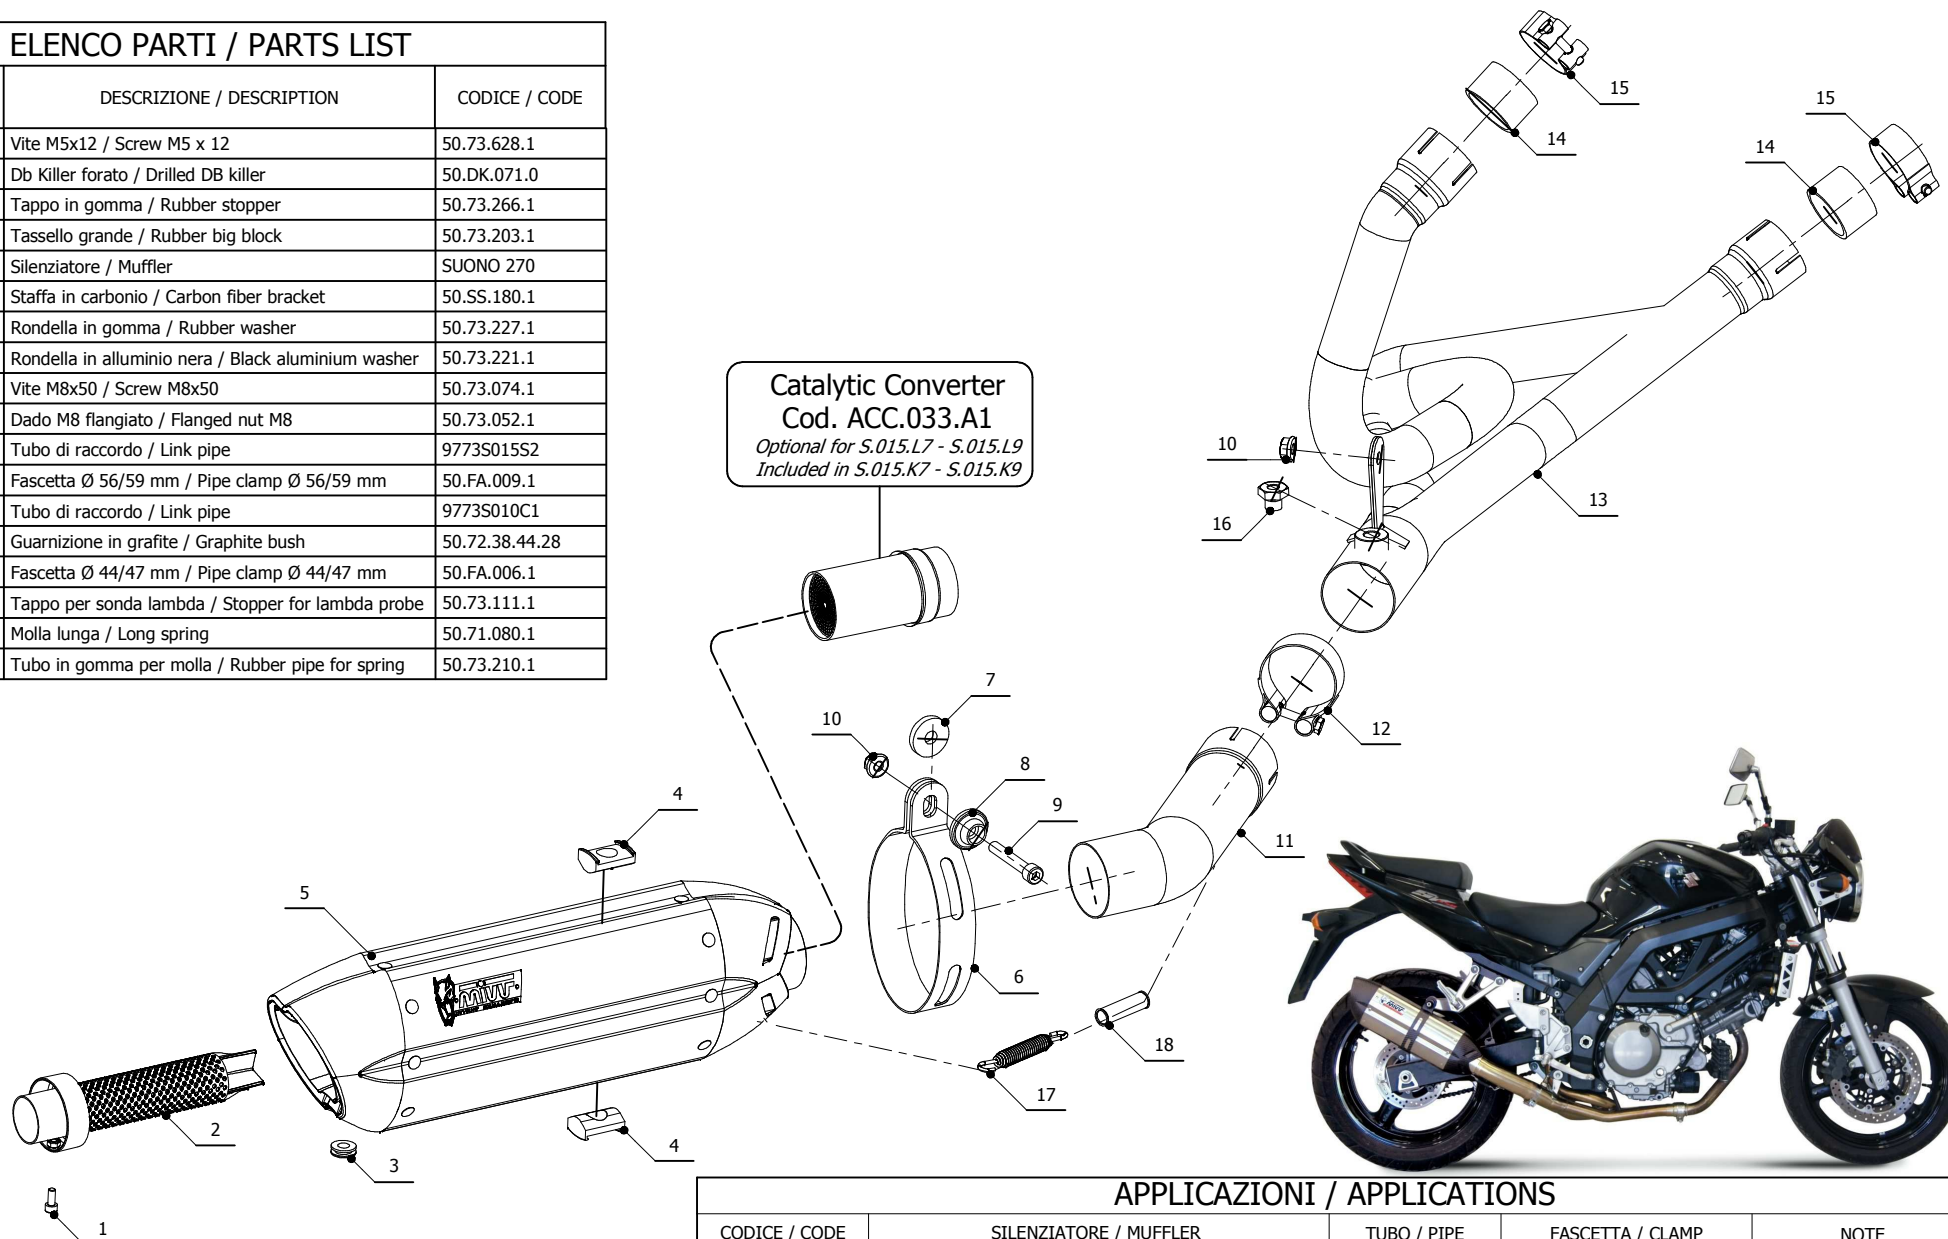

MODEL SUZUKI SV 650

YEAR 2004 - 2015

LINE SLIP ON

MUFFLER SUONO

SCHEMATIC

ELENCO PARTI / PARTS LIST

#	QTÀ / QTY	DESCRIZIONE / DESCRIPTION	CODICE / CODE
1	1	Vite M5x12 / Screw M5 x 12	50.73.628.1
2	1	Db Killer forato / Drilled DB killer	50.DK.071.0
3	1	Tappo in gomma / Rubber stopper	50.73.266.1
4	2	Tassello grande / Rubber big block	50.73.203.1
5	1	Silenziatore / Muffler	SUONO 270
6	1	Staffa in carbonio / Carbon fiber bracket	50.SS.180.1
7	1	Rondella in gomma / Rubber washer	50.73.227.1
8	1	Rondella in alluminio nera / Black aluminium washer	50.73.221.1
9	1	Vite M8x50 / Screw M8x50	50.73.074.1
10	2	Dado M8 flangiato / Flanged nut M8	50.73.052.1
11	1	Tubo di raccordo / Link pipe	9773S015S2
12	1	Fascetta Ø 56/59 mm / Pipe clamp Ø 56/59 mm	50.FA.009.1
13	1	Tubo di raccordo / Link pipe	9773S010C1
14	2	Guarnizione in grafite / Graphite bush	50.72.38.44.28
15	2	Fascetta Ø 44/47 mm / Pipe clamp Ø 44/47 mm	50.FA.006.1
16	1	Tappo per sonda lambda / Stopper for lambda probe	50.73.111.1
17	1	Molla lunga / Long spring	50.71.080.1
18	1	Tubo in gomma per molla / Rubber pipe for spring	50.73.210.1

Catalytic Converter
Cod. ACC.033.A1
Optional for S.015.L7 - S.015.L9
Included in S.015.K7 - S.015.K9

APPLICAZIONI / APPLICATIONS

CODICE / CODE	SILENZIATORE / MUFFLER	TUBO / PIPE	FASCETTA / CLAMP	NOTE
S.015.L7 S.015.L9	INOX (COPPE CARBONIO) / ST. STEEL (CARBON CAPS) STEEL BLACK	INOX / ST. STEEL	CARBONIO / CARBON FIBER	CATALYTIC CONVERTER NOT INCLUDED
S.015.K7 S.015.K9	INOX (COPPE CARBONIO) / ST. STEEL (CARBON CAPS) STEEL BLACK	INOX / ST. STEEL	CARBONIO / CARBON FIBER	CATALYTIC CONVERTER INCLUDED