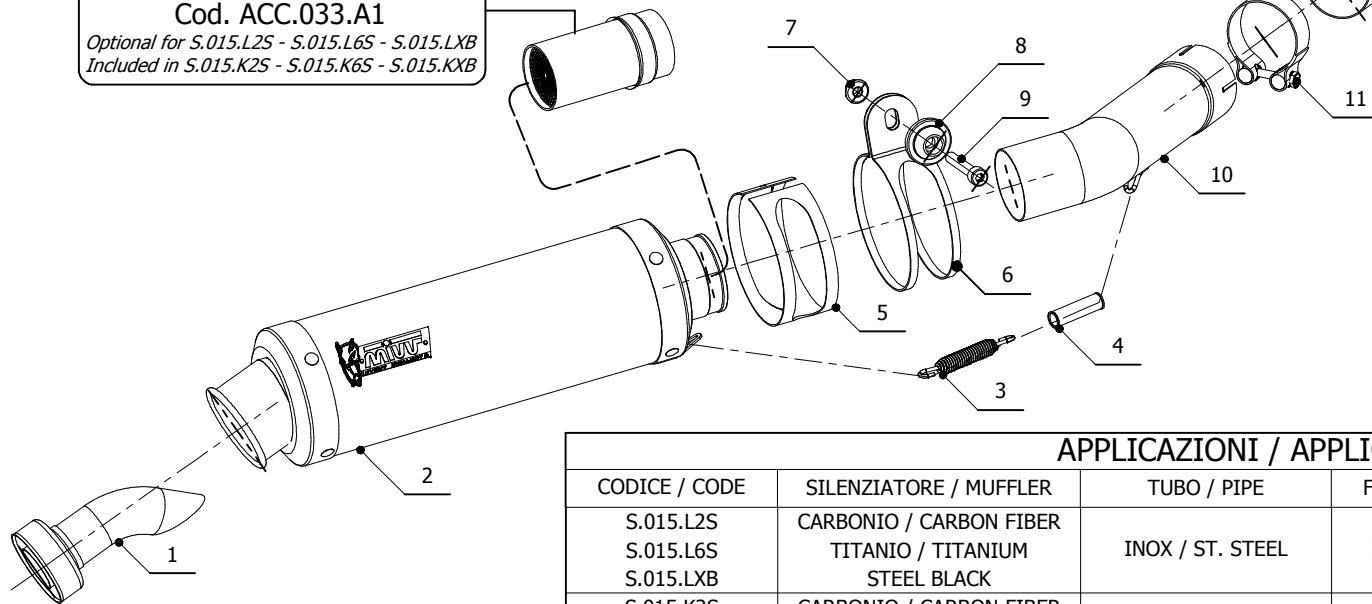

MODEL SUZUKI SV 650

YEAR 2004 - 2015

LINE SLIP ON

MUFFLER GP

SCHEMATIC

ELENCO PARTI / PARTS LIST

#	QTÀ / QTY	DESCRIZIONE / DESCRIPTION	CODICE / CODE
1	1	DB killer / DB killer	50.DK.020.0
2	1	Silenziatore / Muffler	GP
3	1	Molla lunga / Long spring	50.71.080.1
4	1	Tubo in gomma per molla / Rubber pipe for spring	50.73.210.1
5	1	Protezione in gomma per staffa / Rubber protection for bracket	50.73.040.1
6	1	Staffa / Bracket	50.SS.001.0
7	2	Dado M8 flangiato / Flanged nut M8	50.73.052.1
8	1	Rondella in alluminio / Aluminium washer	50.73.063.1
9	1	Vite M8x50 / Screw M8x50	50.73.074.1
10	1	Tubo di raccordo / Link pipe	9773S015S2
11	1	Fascetta Ø 56/59 mm / Pipe clamp Ø 56/59 mm	50.FA.009.1
12	1	Tubo di raccordo / Link pipe	9773S010C1
13	2	Guarnizione in grafite / Graphite bush	50.72.38.44.28
14	2	Fascetta Ø 44/47 mm / Pipe clamp Ø 44/47 mm	50.FA.006.1
15	1	Tappo per sonda lambda / Stopper for lambda probe	50.73.111.1

Catalytic Converter
Cod. ACC.033.A1
Optional for S.015.L2S - S.015.L6S - S.015.LXB
Included in S.015.K2S - S.015.K6S - S.015.KXB

APPLICAZIONI / APPLICATIONS

CODICE / CODE	SILENZIATORE / MUFFLER	TUBO / PIPE	FASCETTA / CLAMP	NOTE
S.015.L2S S.015.L6S S.015.LXB	CARBONIO / CARBON FIBER TITANIO / TITANIUM STEEL BLACK	INOX / ST. STEEL	INOX / ST. STEEL	CATALYTIC CONVERTER NOT INCLUDED
S.015.K2S S.015.K6S S.015.KXB	CARBONIO / CARBON FIBER TITANIO / TITANIUM STEEL BLACK	INOX / ST. STEEL	INOX / ST. STEEL	CATALYTIC CONVERTER INCLUDED