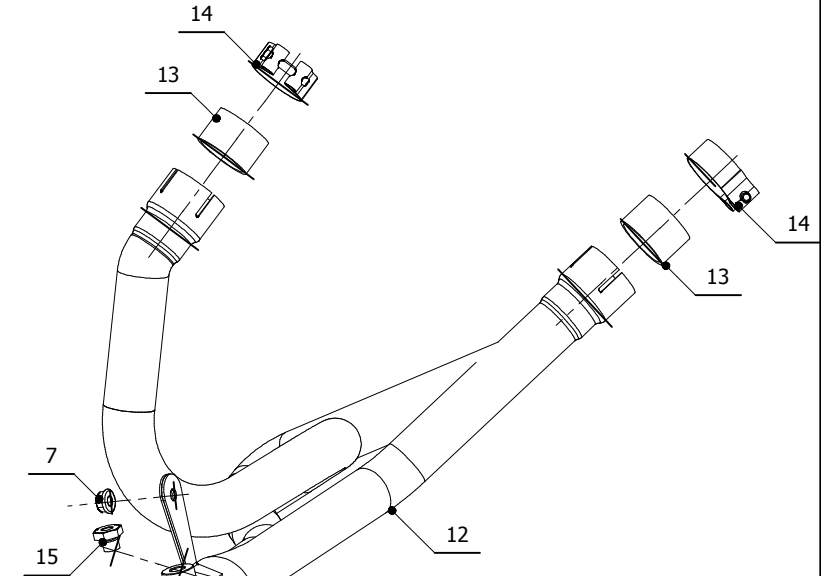

MODEL SUZUKI SV 650

YEAR 2004 - 2015

LINE SLIP ON

MUFFLER GP

SCHEMATIC

ELENCO PARTI / PARTS LIST

#	QTÀ / QTY	DESCRIZIONE / DESCRIPTION	CODICE / CODE
1	1	DB killer / DB killer	50.DK.020.0
2	1	Silenziatore / Muffler	GP
3	1	Molla lunga / Long spring	50.71.080.1
4	1	Tubo in gomma per molla / Rubber pipe for spring	50.73.210.1
5	1	Protezione in gomma per staffa / Rubber protection for bracket	50.73.040.1
6	1	Staffa / Bracket	50.SS.001.0
7	2	Dado M8 flangiato / Flanged nut M8	50.73.052.1
8	1	Rondella in alluminio / Aluminium washer	50.73.063.1
9	1	Vite M8x50 / Screw M8x50	50.73.074.1
10	1	Tubo di raccordo / Link pipe	9773S015S2
11	1	Fascetta Ø 56/59 mm / Pipe clamp Ø 56/59 mm	50.FA.009.1
12	1	Tubo di raccordo / Link pipe	9773S010C1
13	2	Guarnizione in grafite / Graphite bush	50.72.38.44.28
14	2	Fascetta Ø 44/47 mm / Pipe clamp Ø 44/47 mm	50.FA.006.1
15	1	Tappo per sonda lambda / Stopper for lambda probe	50.73.111.1

Catalytic Converter
Cod. ACC.033.A1
Optional for S.015.L2S - S.015.L6S - S.015.LXB
Included in S.015.K2S - S.015.K6S - S.015.KXB

APPLICAZIONI / APPLICATIONS

CODICE / CODE	SILENZIATORE / MUFFLER	TUBO / PIPE	FASCETTA / CLAMP	NOTE
S.015.L2S S.015.L6S S.015.LXB	CARBONIO / CARBON FIBER TITANIO / TITANIUM STEEL BLACK	INOX / ST. STEEL	INOX / ST. STEEL	CATALYTIC CONVERTER NOT INCLUDED
S.015.K2S S.015.K6S S.015.KXB	CARBONIO / CARBON FIBER TITANIO / TITANIUM STEEL BLACK	INOX / ST. STEEL	INOX / ST. STEEL	CATALYTIC CONVERTER INCLUDED