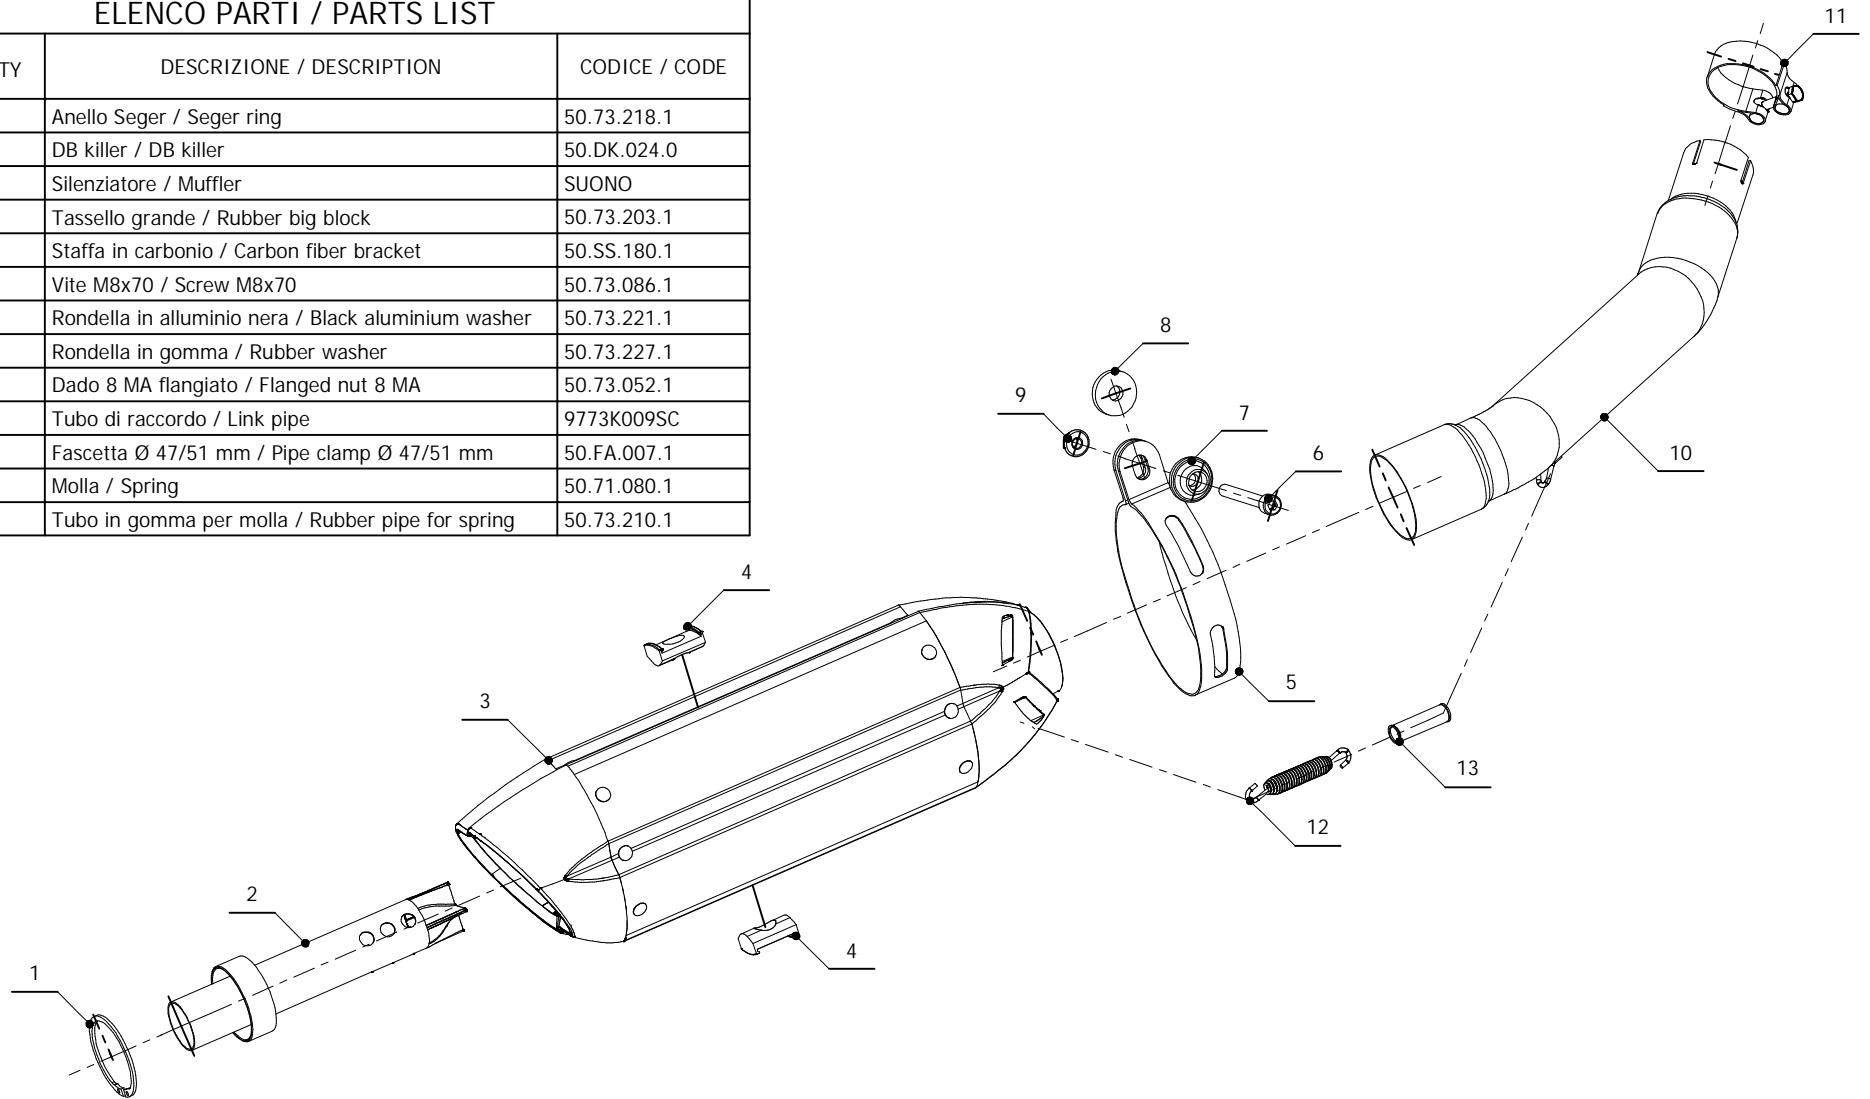

**MODEL** KAWASAKI ZX-6 R 636 / ZX-6 RR

**YEAR** 2003-2004

**LINE** SPORT

**MUFFLER** SUONO

**SCHEMATIC**

**ELENCO PARTI / PARTS LIST**

#	QTA / QTY	DESCRIZIONE / DESCRIPTION	CODICE / CODE
1	1	Anello Seger / Seger ring	50.73.218.1
2	1	DB killer / DB killer	50.DK.024.0
3	1	Silenziatore / Muffler	SUONO
4	2	Tassello grande / Rubber big block	50.73.203.1
5	1	Staffa in carbonio / Carbon fiber bracket	50.SS.180.1
6	1	Vite M8x70 / Screw M8x70	50.73.086.1
7	1	Rondella in alluminio nera / Black aluminium washer	50.73.221.1
8	1	Rondella in gomma / Rubber washer	50.73.227.1
9	1	Dado 8 MA flangiato / Flanged nut 8 MA	50.73.052.1
10	1	Tubo di raccordo / Link pipe	9773K009SC
11	1	Fascetta Ø 47/51 mm / Pipe clamp Ø 47/51 mm	50.FA.007.1
12	1	Molla / Spring	50.71.080.1
13	1	Tubo in gomma per molla / Rubber pipe for spring	50.73.210.1

**APPLICAZIONI / APPLICATIONS**

CODICE / CODE	TUBO / PIPE	SILENZIATORE / MUFFLER	FASCETTA / CLAMP
K.009.L7	INOX / ST. STEEL	INOX (COPPE CARBONIO) / ST. STEEL (CARBON CAPS)	CARBONIO / CARBON FIBER
K.009.L9	INOX / ST. STEEL	CARBONIO (COPPE CARBONIO) / CARBON (CARBON CAPS)	CARBONIO / CARBON FIBER