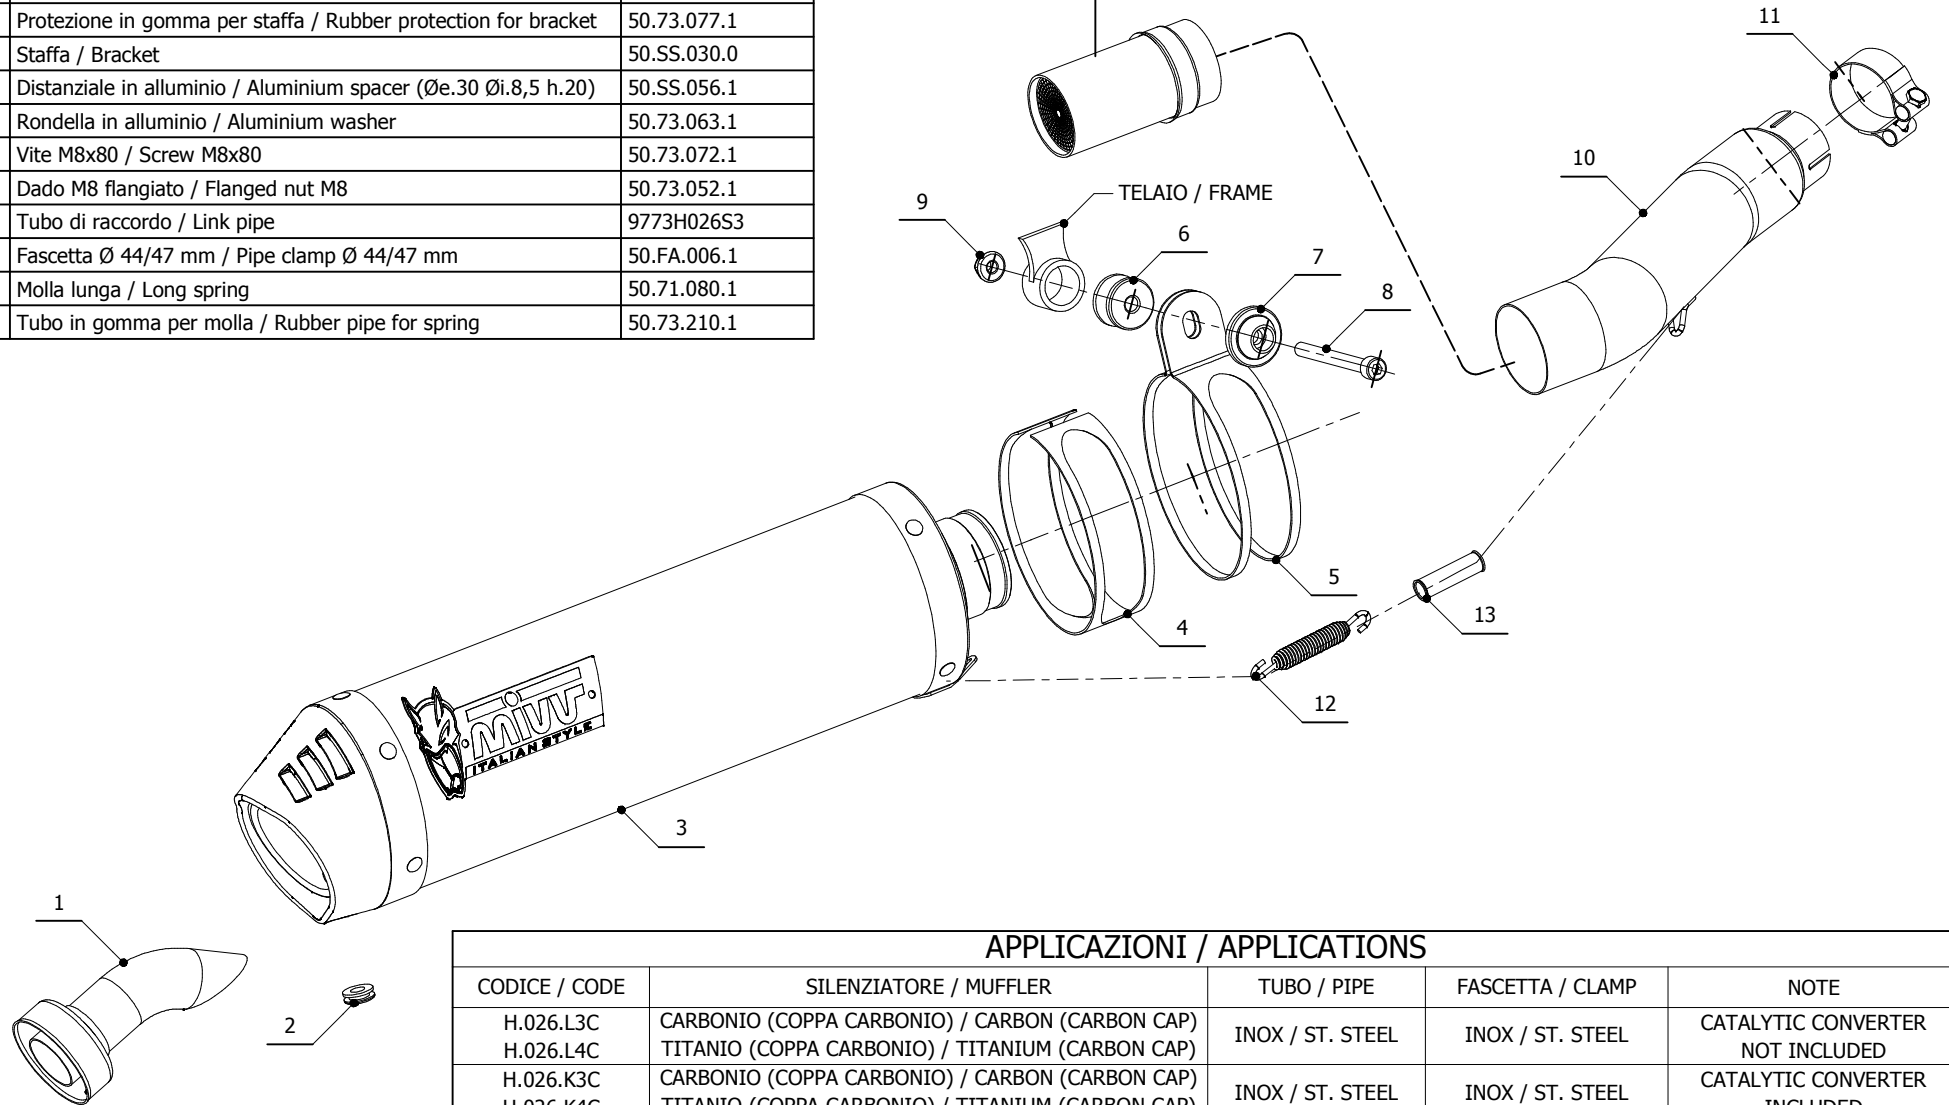

MODEL HONDA CBF 600

YEAR 2004 - 2010

LINE SLIP ON

MUFFLER OVAL CARBON CAP

SCHEMATIC

ELENCO PARTI / PARTS LIST

#	QTÀ / QTY	DESCRIZIONE / DESCRIPTION	CODICE / CODE
1	1	DB killer / DB killer	50.DK.020.0
2	1	Tappo in gomma / Rubber stopper	50.73.266.1
3	1	Silenziatore / Muffler	OVAL 390
4	1	Protezione in gomma per staffa / Rubber protection for bracket	50.73.077.1
5	1	Staffa / Bracket	50.SS.030.0
6	1	Distanziale in alluminio / Aluminium spacer (Øe.30 Øi.8,5 h.20)	50.SS.056.1
7	1	Rondella in alluminio / Aluminium washer	50.73.063.1
8	1	Vite M8x80 / Screw M8x80	50.73.072.1
9	1	Dado M8 flangiato / Flanged nut M8	50.73.052.1
10	1	Tubo di raccordo / Link pipe	9773H026S3
11	1	Fascetta Ø 44/47 mm / Pipe clamp Ø 44/47 mm	50.FA.006.1
12	1	Molla lunga / Long spring	50.71.080.1
13	1	Tubo in gomma per molla / Rubber pipe for spring	50.73.210.1

Catalytic Converter
Cod. ACC.033.A1
Optional for H.026.L3C - H.026.L4C
Included in H.026.K3C - H.026.K4C

APPLICAZIONI / APPLICATIONS

CODICE / CODE	SILENZIATORE / MUFFLER	TUBO / PIPE	FASCETTA / CLAMP	NOTE
H.026.L3C H.026.L4C	CARBONIO (COPPA CARBONIO) / CARBON (CARBON CAP) TITANIO (COPPA CARBONIO) / TITANIUM (CARBON CAP)	INOX / ST. STEEL	INOX / ST. STEEL	CATALYTIC CONVERTER NOT INCLUDED
H.026.K3C H.026.K4C	CARBONIO (COPPA CARBONIO) / CARBON (CARBON CAP) TITANIO (COPPA CARBONIO) / TITANIUM (CARBON CAP)	INOX / ST. STEEL	INOX / ST. STEEL	CATALYTIC CONVERTER INCLUDED