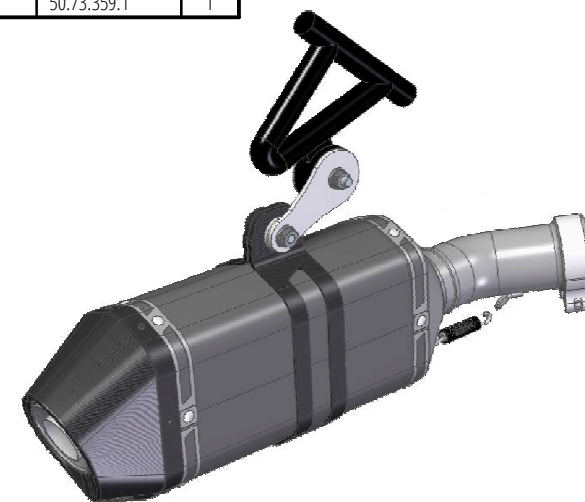

#	DESCRIPTION	PART NUMBER	QTY
1	Silenziatore / Muffler - db killer 50.DK.086.0	SPEED EDGE 250	1
2	Staffa in carbonio / Carbon fiber bracket	50.SS.814.1	1
3	Vite M8x40 / Screw M8x40	50.73.075.1	1
4	Rondella in alluminio nera / Black aluminium washer	50.73.221.1	1
5	Silentblock / Silentblock	50.73.380.1	2
6	Boccola / Bush	50.73.381.1	2
7	Staffa / Bracket	50.SS.750.0	1
8	Dado M8 flangiato / Flanged nut M8	50.73.393.1	2
9	Tubo di raccordo / Link pipe	9773B021S7	1
10	Fascetta Ø 64/67 mm / Pipe clamp Ø 64/67 mm	50.FA.011.1	1
11	Tubo in gomma per molla / Rubber pipe for spring	50.73.210.1	1
12	Molla media / Mid-size spring	50.73.359.1	1

OPTIONAL PART

TUBO NO KAT / NO KAT PIPE
00.73.B.021.C1

APPLICAZIONI / APPLICATIONS

Codice / Code	Silenziatore / Muffler	Tubo / Pipe	Fascetta / Bracket
B.021.LRX	INOX (COPPA CARBONIO) / ST. STEEL (CARBON CAP)	INOX / ST. STEEL	CARBONIO / CARBON FIBER
B.021.LRB	STEEL BLACK		